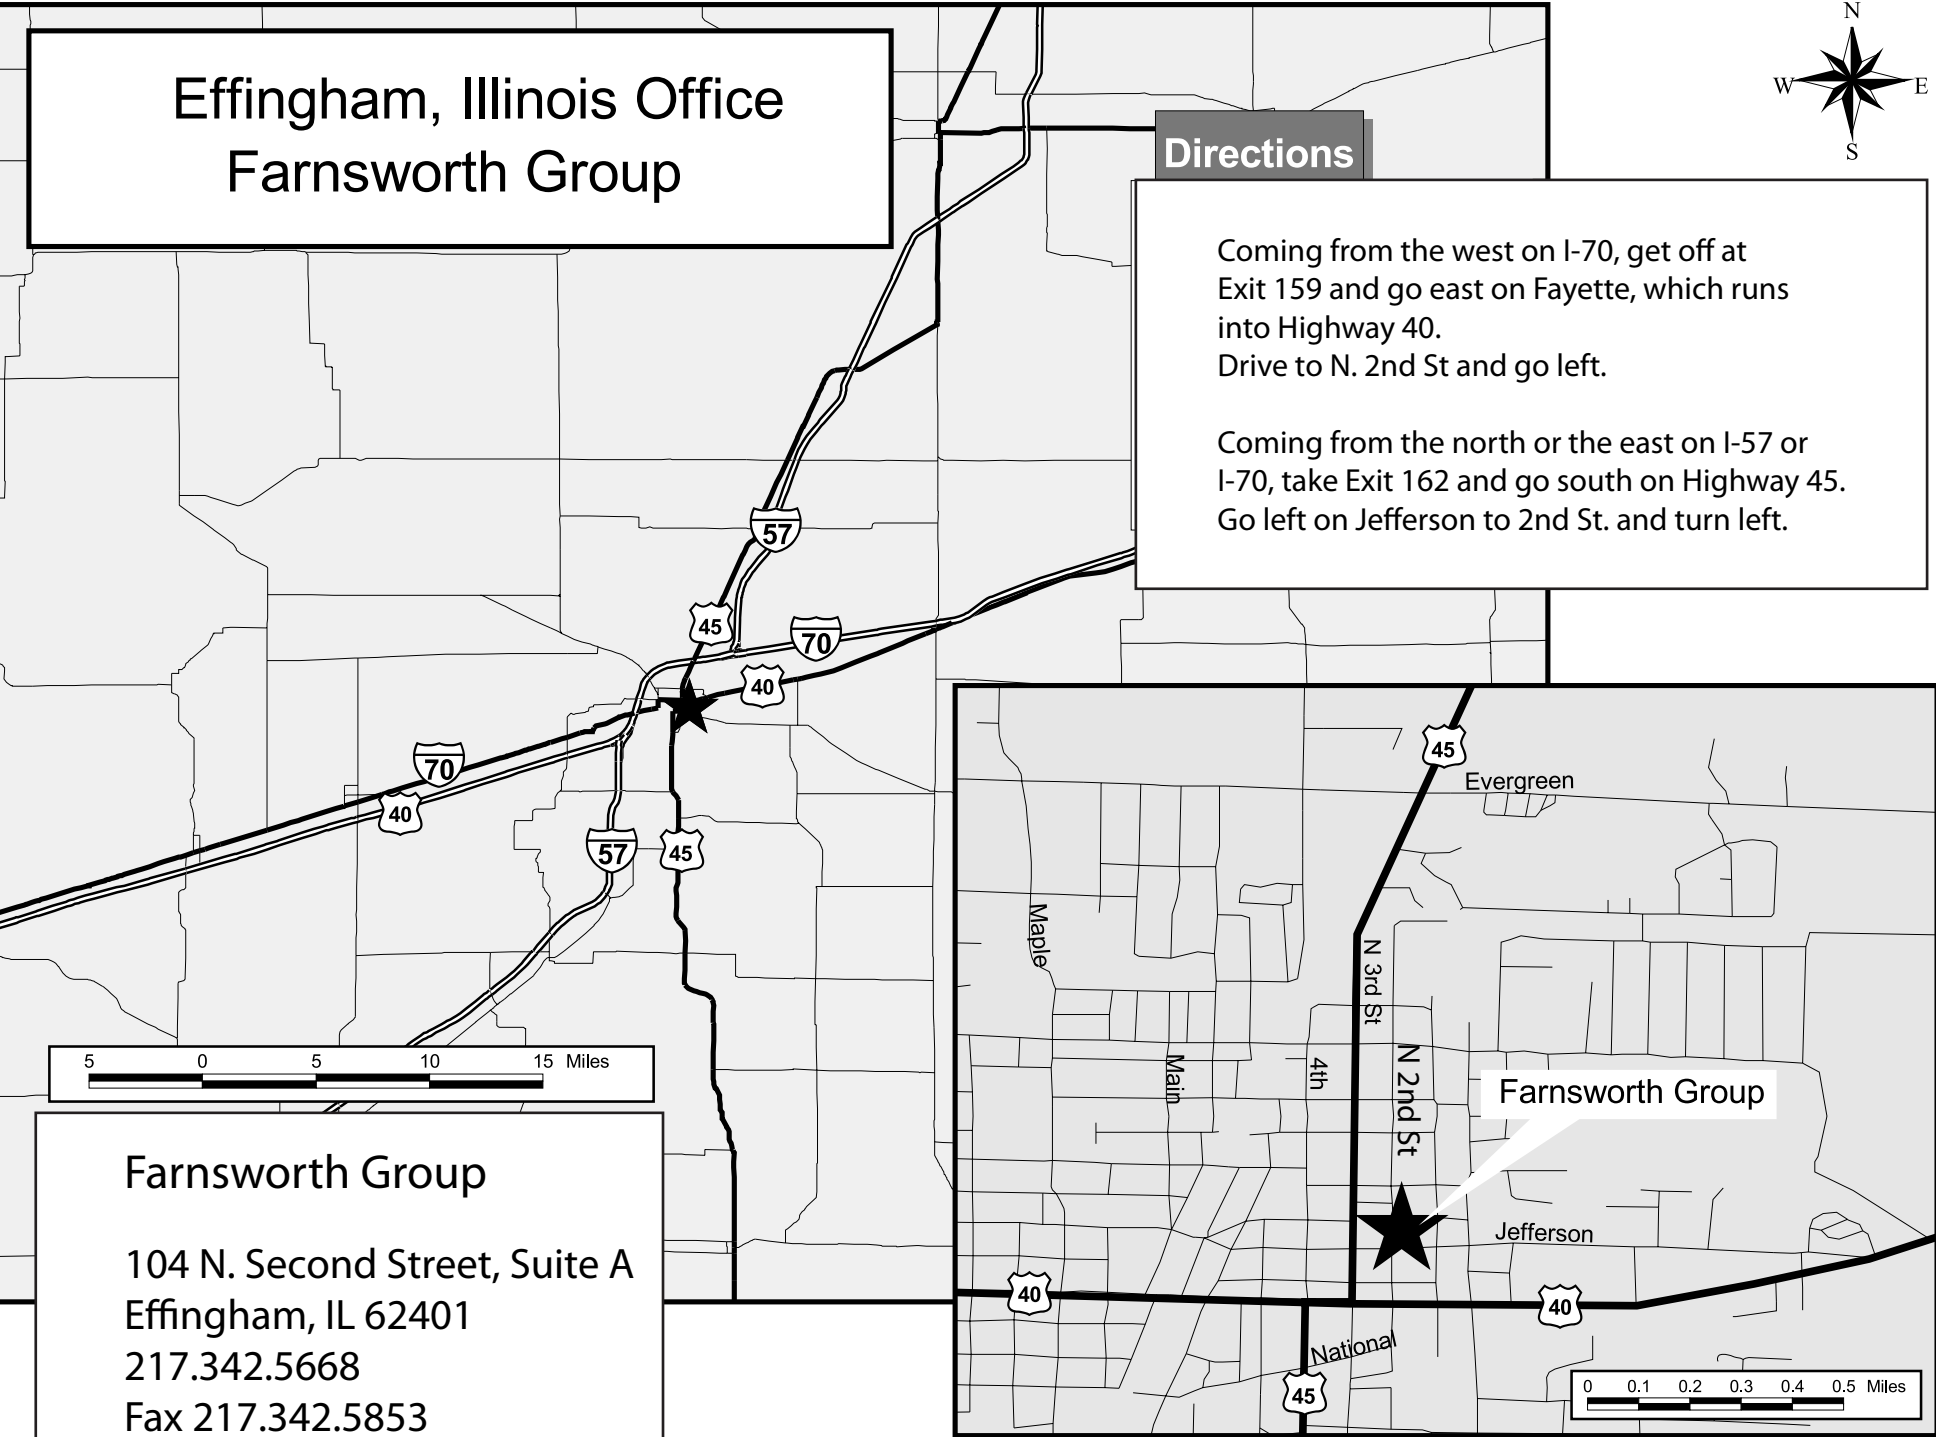

Effingham, Illinois Office Farnsworth Group

Directions

Coming from the west on I-70, get off at Exit 159 and go east on Fayette, which runs into Highway 40. Drive to N. 2nd St and go left.

Coming from the north or the east on I-57 or I-70, take Exit 162 and go south on Highway 45. Go left on Jefferson to 2nd St. and turn left.