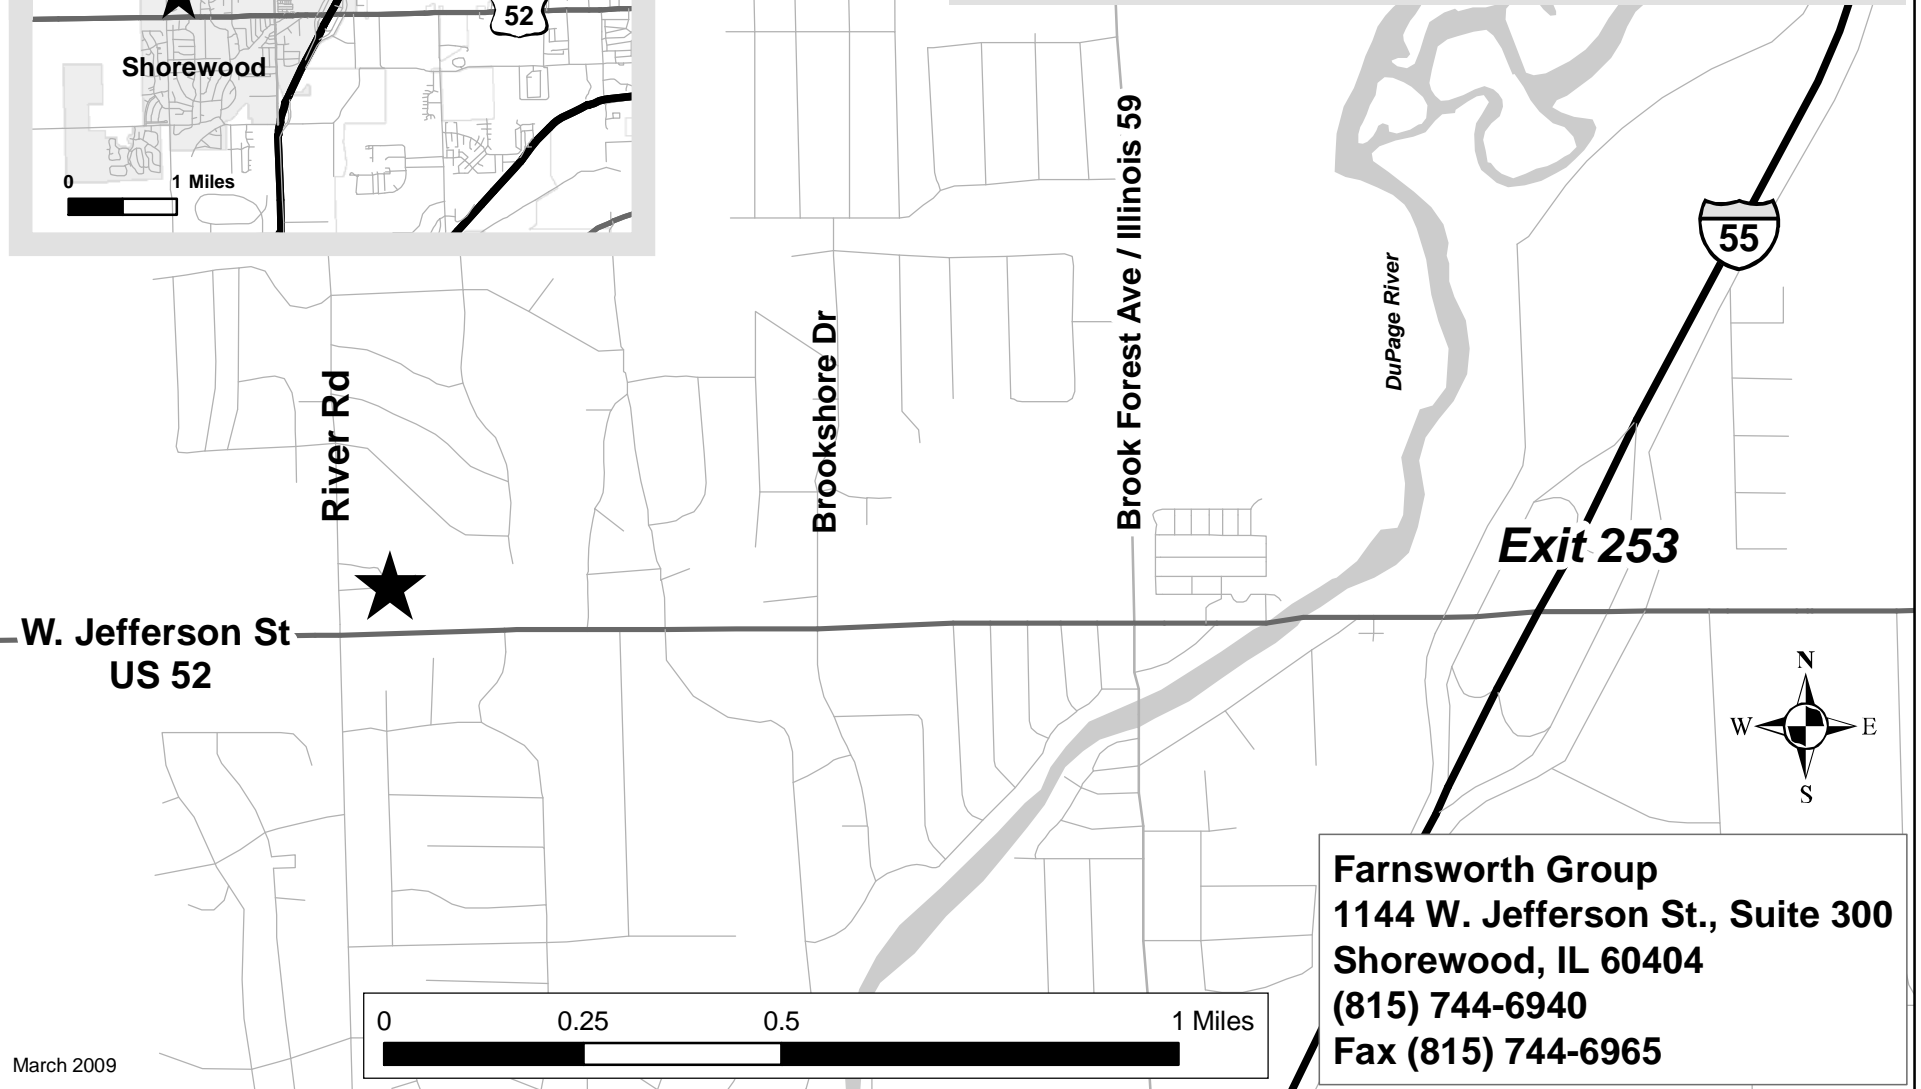

Overview Map

Directions

Take Exit 253 off of I-55. Go west on Jefferson. Office is on north side of street near the intersection of River Rd and Jefferson. Go to Suite 300.

Farnsworth Group
1144 W. Jefferson St., Suite 300
Shorewood, IL 60404
(815) 744-6940
Fax (815) 744-6965