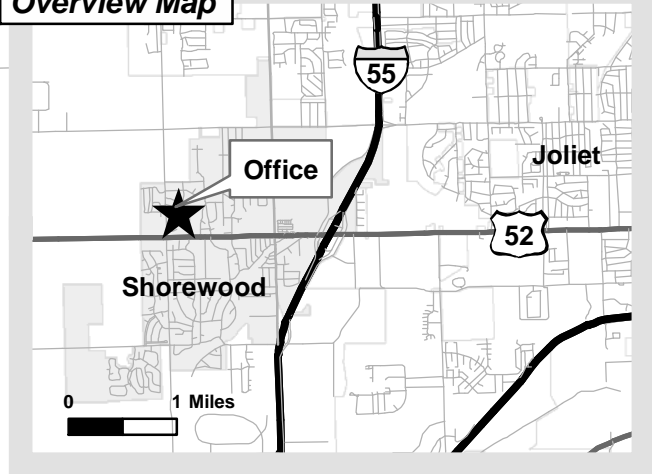

Overview Map

Directions

Take Exit 253 off of I-55. Go west on Jefferson. Office is on north side of street near the intersection of River Rd and Jefferson. Go to Suite 300.

Farnsworth Group
1144 W. Jefferson St., Suite 300
Shorewood, IL 60404
(815) 744-6940
Fax (815) 744-6965