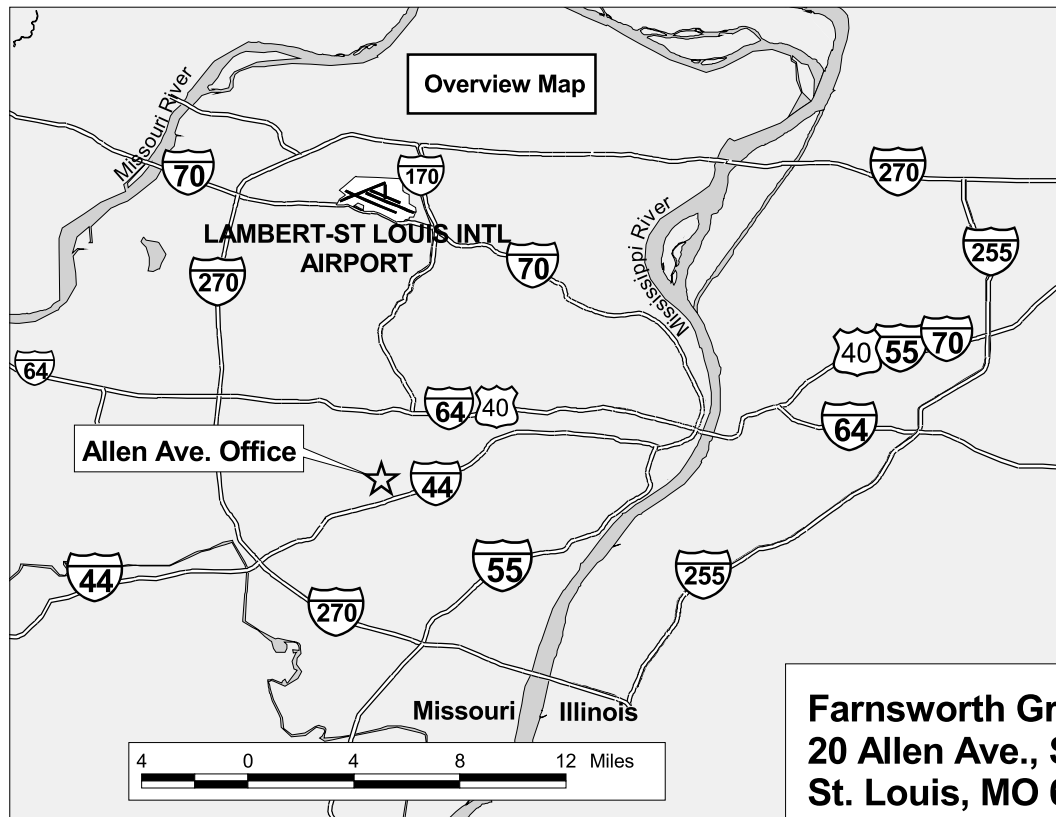

# St. Louis Location Farnsworth GROUP

**Farnsworth Group**  
20 Allen Ave., Suite 200  
St. Louis, MO 63119  
(314) 962-7900  
Fax (314) 962-1253

## Directions

From either the east or west, take I-44 Exit 280 to Elm Ave. north.  
At Lockwood, turn left/west.  
Go several blocks to Allen Ave.  
There is a Pioneer Bank on the corner (right/north side). Turn right.  
The office building is on the right just behind the bank. Go in the double doors.